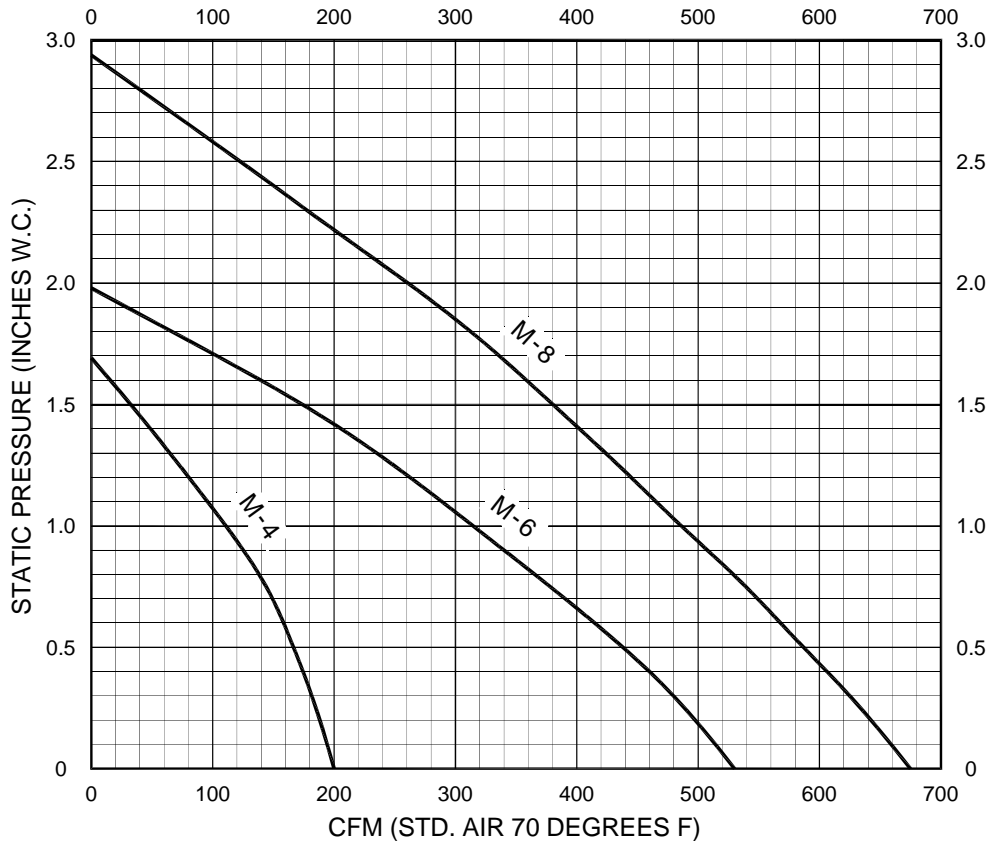

### APPLICATION

Used as a means of increasing air flow through duct work or as an exhaust fan to vent non-combustible air or fumes from enclosed spaces. The maximum air flow operating temperature for the M-Series is 140° F. (60° C.) Includes 6' power cord.

### FAN CURVES

### DIMENSIONS

IN INCHES	A	B	Ø C	Ø D
M 4	7.64	0.91	9.57	3.94
M 6	8.74	1.10	13.11	5.91
M 8	8.78	0.98	13.11	7.87